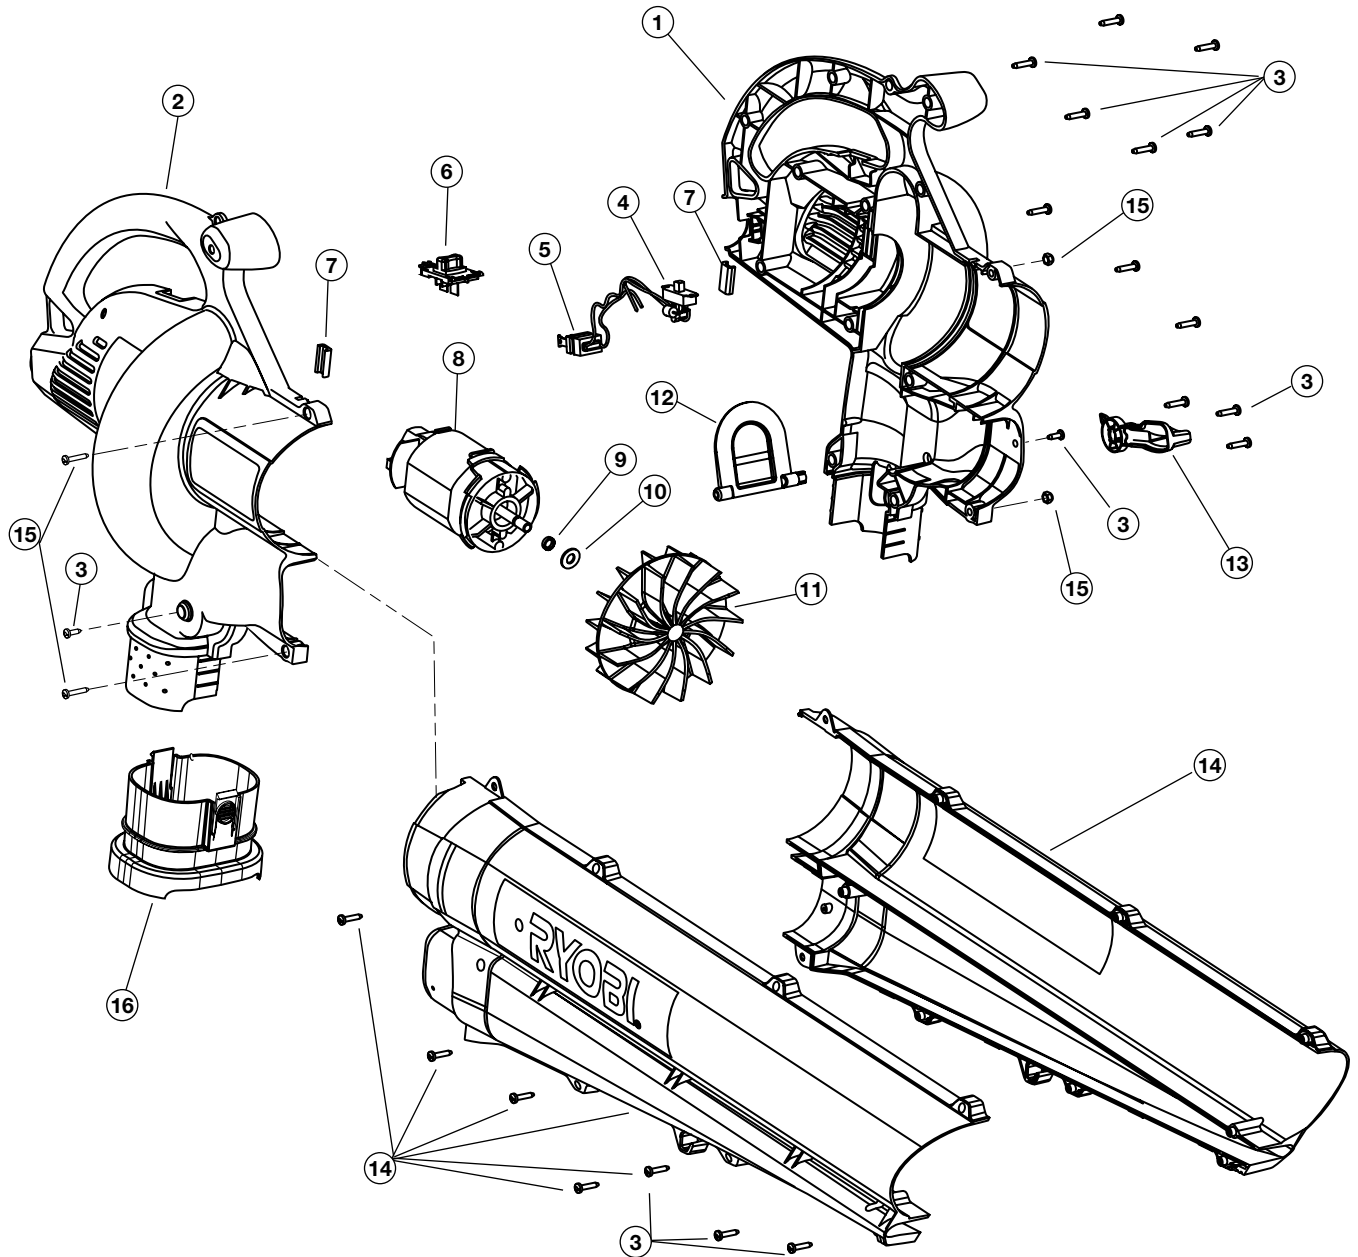

REPLACEMENT PARTS - MODEL RESV1300
120 VOLT ELECTRIC BLOWER/VAC
 (Serial Number 907113116 and greater)

Item	Part No.	Description
1	182544	Left Motor Housing
2	182545	Right Motor Housing
3	181482	Housing Screw
4	182546	Switch Assembly
5	182547	Power Connection Wire Assembly
6	182037	Switch Lever
7	182035	Rubber Cushion
8	182548	Motor Assembly
9	182549	Spacer
10	180505	Washer
11	182550	Impeller

Item	Part No.	Description
12	182410	Mode Control Flapper
13	182411	Mode Control Lever (includes 3)
14	182415	Blower/Vac Tube Assembly (includes 3)
15	182425	Blower/Vac Tube Mounting Hardware
16	182417	Vacuum Bag Adapter
*	182418	Vacuum Bag
*	612930	Cable Tie
*	182416	Vacuum Bag Assembly (includes 16, Vacuum Bag & Cable Tie)
*	682075	Shoulder Harness
*	182036	Carbon Brush Set

* Items Not Shown